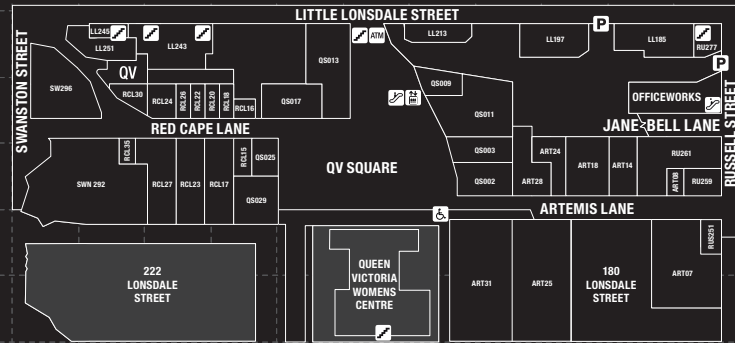

1 2 3 4 5 6 7 8 9 10 11 12 13 14 15 16 17 18 19 20 21 22 23 24 25 26 27 28 29

A
B
C
D
E
F
G
H
I
J
K
L
M
N
O
P
Q
R
S
T

A
B
C
D
E
F
G
H
I
J
K
L
M
N
O
P
Q
R
S
T

LEVEL 4

LEVEL 3

LEVEL 2

LEVEL 1

UNDERCROFT

Cnr Swanston St & Lonsdale St, Melbourne VIC

1 2 3 4 5 6 7 8 9 10 11 12 13 14 15 16 17 18 19 20 21 22 23 24 25 26 27 28 29