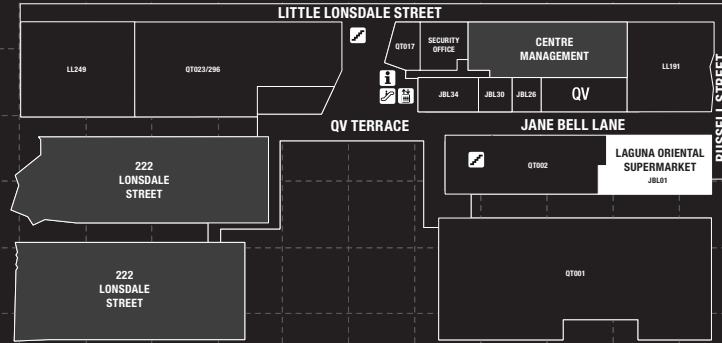

1 2 3 4 5 6 7 8 9 10 11 12 13 14 15 16 17 18 19 20 21 22 23 24 25 26 27 28 29

A
B
C
D
E
F
G
H
I
J
K
L
M
N
O
P
Q
R
S
T

A
B
C
D
E
F
G
H
I
J
K
L
M
N
O
P
Q
R
S
T

LEVEL 4

LEVEL 3

LEVEL 2

LEVEL 1

UNDERCROFT

Cnr Swanston St & Lonsdale St, Melbourne VIC

1 2 3 4 5 6 7 8 9 10 11 12 13 14 15 16 17 18 19 20 21 22 23 24 25 26 27 28 29

Store Name	Map	Shop Number
Acme De La Vie	K18	ACL22
Aesop	M18	ACL35A
American Rag	B22	QT017
AM Invest Real Estate	M24	LO192A
A.P.C.	L19	ACL13
Aqua S	J6	RCL16
AS Colour	L18	ACL17
Assembly Label	K18	ACL26
Big W	Q4	M0003
Bluebag	L24	1-007
Booths	I11	LL197
Breadtop	I22	1-041
Bubble Cup	J22	1-020
BWS Liquor	O7	UC002
Café d'Hong Kong	K6	QS029
Cafenatics	K4	RCL35
Centre Management	B24	CMO01
Chatime	K6	RCL15
Chunky Town	J21	1-028
Clear Skincare Clinics	L13	RU251
Cycles Galleria	L13	ART07
Daiso	D24	QT002
Dan Murphy's	J24	1-013
Domayne	C9	M004A
Dragon Hot Pot	I24	1-027
EARL Canteen	K21	1-069
Ezy Mart	M25	LO290
Father's Office	C17	LL249
Fitness First Platinum	F25	QT001
Flight Experience	J9	QS009
Foot Locker	K4	SW292
Four Seasons Beautique	C24	JBL30
Full Brow	J5	RCL24
Fusion Sushi	K24	1-017A
Goddess of Nails & Beauty	M19	LO236
Gong Cha	J4	RCL30
Grandcity Tours	M20	LO224
Graniph	M17	LO250
Grill'd	J7	QS017
Hairhouse	I21	1-043
Hakata Gensuke	M23	LO200
Hanaichi	I7	QS013
Harvey Norman	F4	M004A