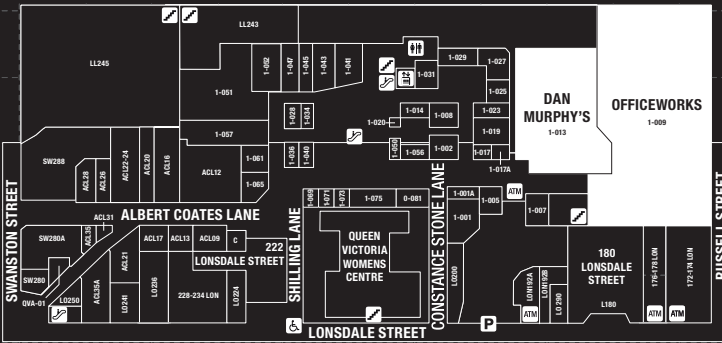

1 2 3 4 5 6 7 8 9 10 11 12 13 14 15 16 17 18 19 20 21 22 23 24 25 26 27 28 29

A
B
C
D
E
F
G
H
I
J
K
L
M
N
O
P
Q
R
S
T

A
B
C
D
E
F
G
H
I
J
K
L
M
N
O
P
Q
R
S
T

LEVEL 4

LEVEL 3

LEVEL 2

LEVEL 1

UNDERCROFT

Cnr Swanston St & Lonsdale St, Melbourne VIC

1 2 3 4 5 6 7 8 9 10 11 12 13 14 15 16 17 18 19 20 21 22 23 24 25 26 27 28 29