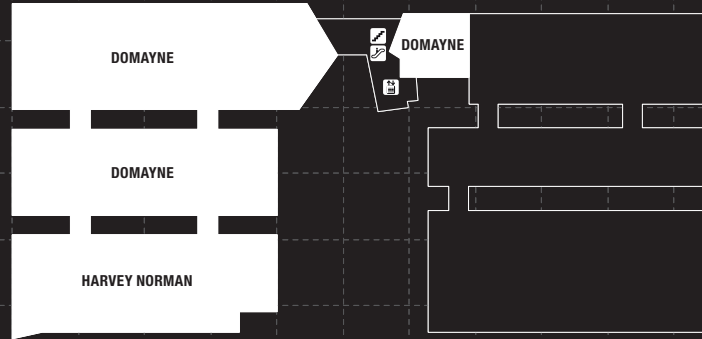

1 2 3 4 5 6 7 8 9 10 11 12 13 14 15 16 17 18 19 20 21 22 23 24 25 26 27 28 29

A
B
C
D
E
F
G
H
I
J
K
L
M
N
O
P
Q
R
S
T

A
B
C
D
E
F
G
H
I
J
K
L
M
N
O
P
Q
R
S
T

LEVEL 4

LEVEL 3

LEVEL 2

LEVEL 1

UNDERCROFT

Cnr Swanston St & Lonsdale St, Melbourne VIC

1 2 3 4 5 6 7 8 9 10 11 12 13 14 15 16 17 18 19 20 21 22 23 24 25 26 27 28 29

Store Name	Map	Shop Number
Acme De La Vie	K18	ACL22
Aesop	M18	ACL35A
American Rag	B22	QT017
AM Invest Real Estate	M24	LO192A
A.P.C.	L19	ACL13
Aqua S	J6	RCL16
AS Colour	L18	ACL17
Assembly Label	K18	ACL26
Big W	Q4	M0003
Bluebag	L24	1-007
Booths	I11	LL197
Breadtop	I22	1-041
Bubble Cup	J22	1-020
BWS Liquor	O7	UC002
Café d'Hong Kong	K6	QS029
Cafenatics	K4	RCL35
Centre Management	B24	CMO01
Chatime	K6	RCL15
Chunky Town	J21	1-028
Clear Skincare Clinics	L13	RU251
Cycles Galleria	L13	ART07
Daiso	D24	QT002
Dan Murphy's	J24	1-013
Domayne	C9	M004A
Dragon Hot Pot	I24	1-027
EARL Canteen	K21	1-069
Ezy Mart	M25	LO290
Father's Office	C17	LL249
Fitness First Platinum	F25	QT001
Flight Experience	J9	QS009
Foot Locker	K4	SW292
Four Seasons Beautique	C24	JBL30
Full Brow	J5	RCL24
Fusion Sushi	K24	1-017A
Goddess of Nails & Beauty	M19	LO236
Gong Cha	J4	RCL30
Grandcity Tours	M20	LO224
Graniph	M17	LO250
Grill'd	J7	QS017
Hairhouse	I21	1-043
Hakata Gensuke	M23	LO200
Hanaichi	I7	QS013
Harvey Norman	F4	M004A