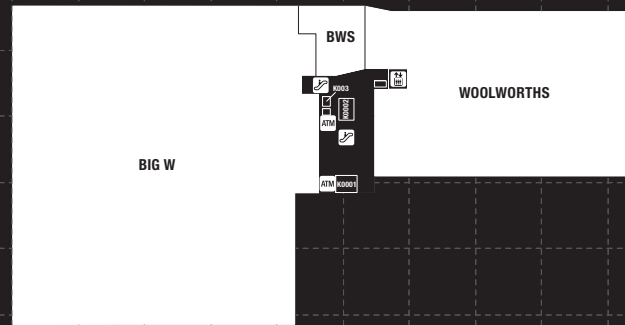

1 2 3 4 5 6 7 8 9 10 11 12 13 14 15 16 17 18 19 20 21 22 23 24 25 26 27 28 29

A
B
C
D
E
F
G
H
I
J
K
L
M
N
O
P
Q
R
S
T

A
B
C
D
E
F
G
H
I
J
K
L
M
N
O
P
Q
R
S
T

LEVEL 4

LEVEL 3

LEVEL 2

LEVEL 1

UNDERCROFT

Cnr Swanston St & Lonsdale St, Melbourne VIC

1 2 3 4 5 6 7 8 9 10 11 12 13 14 15 16 17 18 19 20 21 22 23 24 25 26 27 28 29

Store Name	Map	Shop Number
Acme De La Vie	K18	ACL22
Aesop	M18	ACL35A
American Rag	B22	QT017
AM Invest Real Estate	M24	LO192A
A.P.C.	L19	ACL13
Aqua S	J6	RCL16
AS Colour	L18	ACL17
Assembly Label	K18	ACL26
Big W	Q4	M0003
Bluebag	L24	1-007
Booths	I11	LL197
Breadtop	I22	1-041
Bubble Cup	J22	1-020
BWS Liquor	O7	UC002
Café d'Hong Kong	K6	QS029
Cafenatics	K4	RCL35
Centre Management	B24	CMO01
Chatime	K6	RCL15
Chunky Town	J21	1-028
Clear Skincare Clinics	L13	RU251
Cycles Galleria	L13	ART07
Daiso	D24	QT002
Dan Murphy's	J24	1-013
Domayne	C9	M004A
Dragon Hot Pot	I24	1-027
EARL Canteen	K21	1-069
Ezy Mart	M25	LO290
Father's Office	C17	LL249
Fitness First Platinum	F25	QT001
Flight Experience	J9	QS009
Foot Locker	K4	SW292
Four Seasons Beautique	C24	JBL30
Full Brow	J5	RCL24
Fusion Sushi	K24	1-017A
Goddess of Nails & Beauty	M19	LO236
Gong Cha	J4	RCL30
Grandcity Tours	M20	LO224
Graniph	M17	LO250
Grill'd	J7	QS017
Hairhouse	I21	1-043
Hakata Gensuke	M23	LO200
Hanaichi	I7	QS013
Harvey Norman	F4	M004A